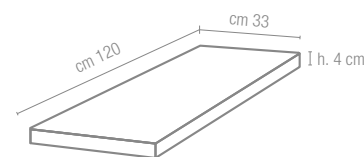

class walnut

class brown

class grey

class dove grey

FORMATI SIZES FORMATS FORMATE

class wood

GRANITOKER

		
Formati Sizes Formats Formate	cm 20x120 7 ⁷ / ₈ "x47 ¹ / ₄ "	cm 22,5x180 8 ⁷ / ₈ "x70 ⁷ / ₈ "
Superfici Surfaces Surfaces Oberflächen	●	●
	mm 10	mm 10

Battiscopa Bullnose
Plinthe à bord arrondi
Stehsockel
cm 9x120 - 3¹/₂"x47¹/₄"

Gradino Step tread
Nez de marche Stufenplatte
cm 30x120 - 11³/₄"x47¹/₄"

Gradone (assemblato)
cm 120x33 - 47¹/₄"x13"

Angolare (assemblato)
cm 120x33 - 47¹/₄"x13"